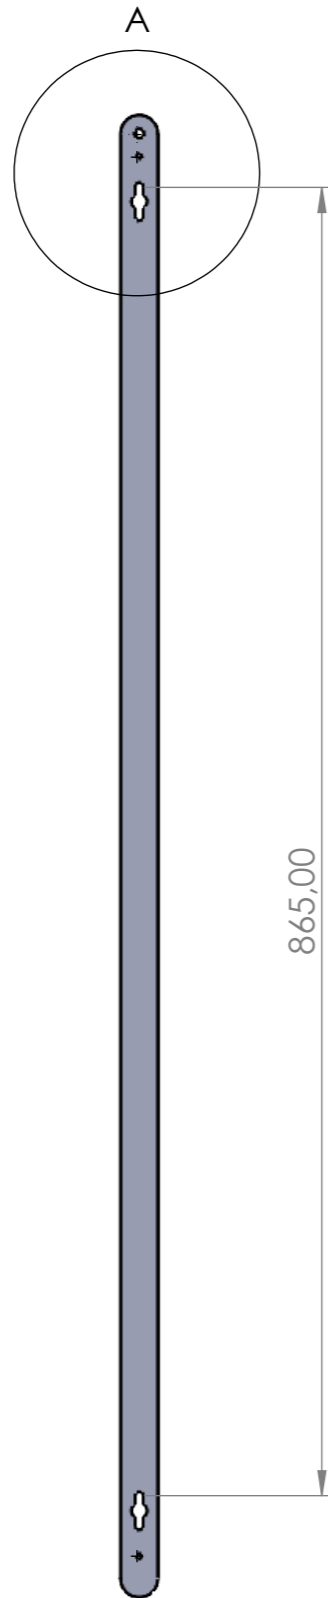

865mm hart op hart schroefafstand
 Het volledige armatuur is 1000mm

DETAIL A
 SCALE 1 : 1

UNLESS OTHERWISE SPECIFIED: DIMENSIONS ARE IN MILLIMETERS SURFACE FINISH: TOLERANCES: LINEAR: ANGULAR:				FINISH: XXX		DEBURR AND BREAK SHARP EDGES		DO NOT SCALE DRAWING		REVISION A			
								LEDLABEL					
								TITLE: XXX					
								DWG NO. Achterplaat large		A3			
								WEIGHT: XXX		SCALE:1:10		SHEET 1 OF 1	
	NAME	SIGNATURE	DATE										
DRAWN	xxx		xxx										
CHK'D	xxx		xxx										
APPVD	xxx		xxx										
MFG	xxx		xxx										
Q.A	xxx		xxx			MATERIAL:	XXX						