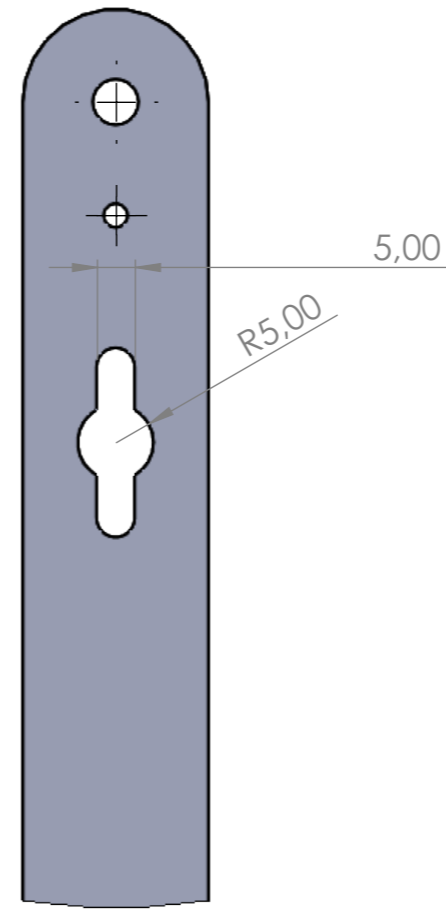

865mm hart op hart schroefafstand
 Het volledige armatuur is 1000mm

DETAIL A
 SCALE 1 : 1

UNLESS OTHERWISE SPECIFIED: DIMENSIONS ARE IN MILLIMETERS SURFACE FINISH: TOLERANCES: LINEAR: ANGULAR:				FINISH: XXX		DEBURR AND BREAK SHARP EDGES		DO NOT SCALE DRAWING		REVISION A			
								LEDLABEL					
								TITLE: XXX					
								DWG NO. Achterplaat large		A3			
								WEIGHT: XXX		SCALE:1:10		SHEET 1 OF 1	
	NAME	SIGNATURE	DATE										
DRAWN	xxx		xxx										
CHK'D	xxx		xxx										
APPVD	xxx		xxx										
MFG	xxx		xxx										
Q.A	xxx		xxx			MATERIAL:	XXX						