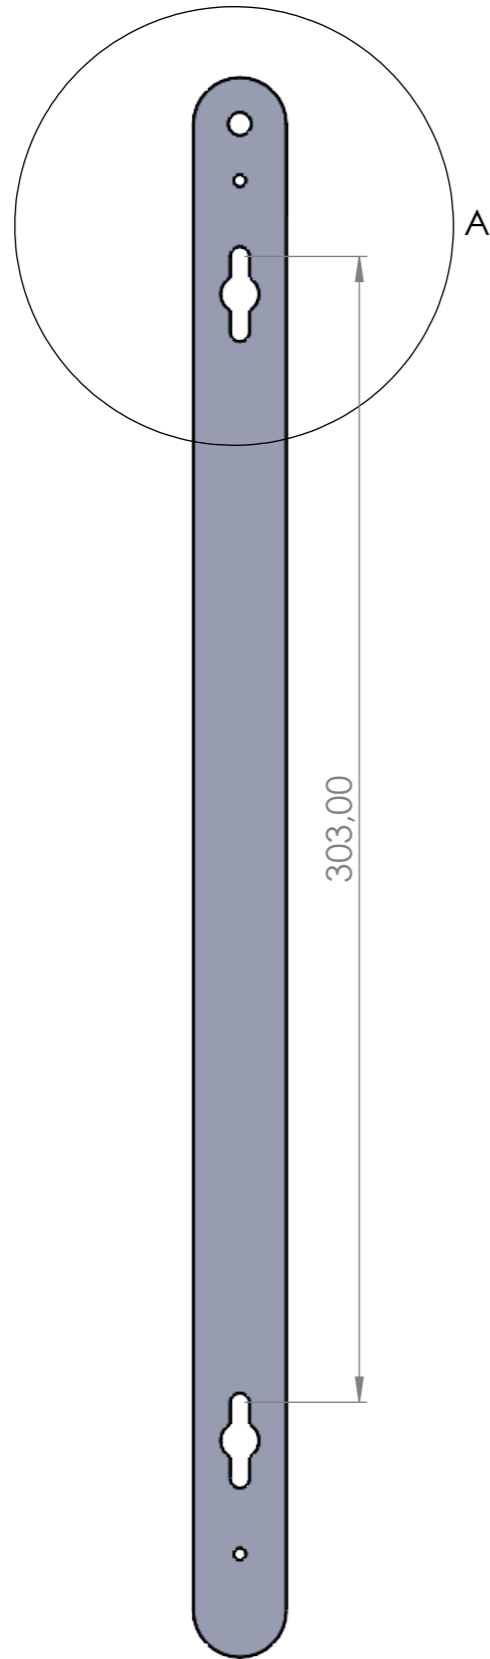

303mm hart op hart schroefafstand  
 Het volledige armatuur is 450mm

DETAIL A  
 SCALE 1 : 1

UNLESS OTHERWISE SPECIFIED: DIMENSIONS ARE IN MILLIMETERS SURFACE FINISH: TOLERANCES: LINEAR: ANGULAR:				FINISH:  XXX		DEBURR AND BREAK SHARP EDGES		DO NOT SCALE DRAWING		REVISION A	
								LEDLABEL			
								TITLE: XXX			
				MATERIAL:  XXX		DWG NO.  Achterplaat medium		A3			
				WEIGHT:  XXX		SCALE:1:5		SHEET 1 OF 1			
DRAWN	xxx			DATE	xxx						
CHK'D	xxx			DATE	xxx						
APPVD	xxx			DATE	xxx						
MFG	xxx			DATE	xxx						
Q.A	xxx			DATE	xxx						