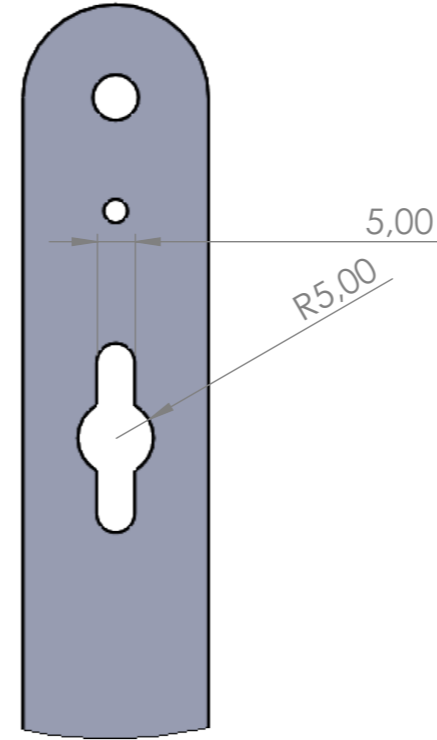

303mm hart op hart schroefafstand  
 Het volledige armatuur is 450mm

DETAIL A  
 SCALE 1 : 1

UNLESS OTHERWISE SPECIFIED: DIMENSIONS ARE IN MILLIMETERS SURFACE FINISH: TOLERANCES: LINEAR: ANGULAR:				FINISH:  XXX		DEBURR AND BREAK SHARP EDGES		DO NOT SCALE DRAWING		REVISION A	
								LEDLABEL			
								TITLE: XXX			
				MATERIAL:  XXX		DWG NO.  Achterplaat medium		A3			
				WEIGHT:  XXX		SCALE:1:5		SHEET 1 OF 1			
DRAWN	xxx			DATE	xxx						
CHK'D	xxx			DATE	xxx						
APPVD	xxx			DATE	xxx						
MFG	xxx			DATE	xxx						
Q.A	xxx			DATE	xxx						