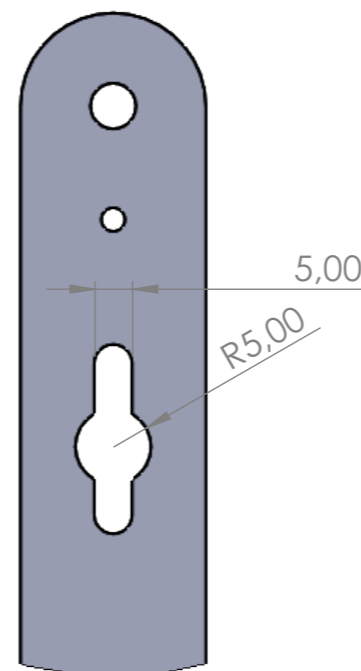

130mm hart op hart schroefafstand  
 Het volledige armatuur is 265mm

DETAIL A  
 SCALE 1 : 1

UNLESS OTHERWISE SPECIFIED: DIMENSIONS ARE IN MILLIMETERS SURFACE FINISH: TOLERANCES: LINEAR: ANGULAR:				FINISH:  XXX		DEBURR AND BREAK SHARP EDGES		DO NOT SCALE DRAWING		REVISION A	
								LEDLABEL			
								TITLE: XXX			
				MATERIAL: XXX		DWG NO. Achterplaat small		A3			
				WEIGHT: XXX		SCALE:1:2		SHEET 1 OF 1			
	NAME	SIGNATURE	DATE								
DRAWN	xxx		xxx								
CHK'D	xxx		xxx								
APPVD	xxx		xxx								
MFG	xxx		xxx								
Q.A	xxx		xxx								