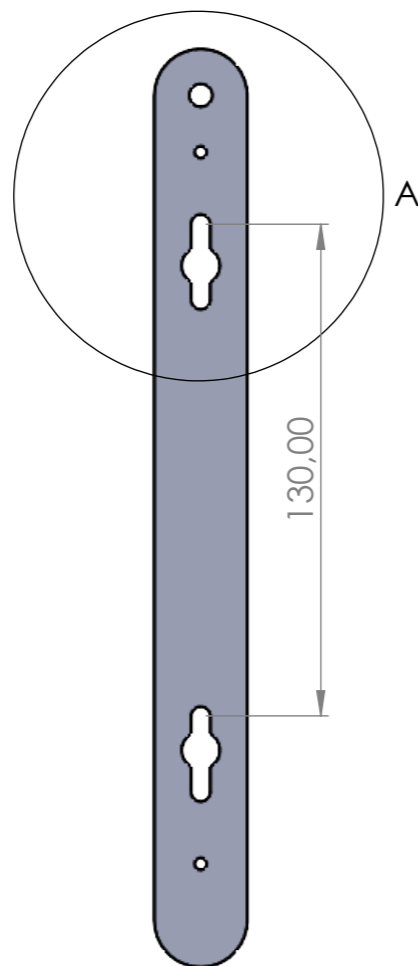

130mm hart op hart schroefafstand  
 Het volledige armatuur is 265mm

DETAIL A  
 SCALE 1 : 1

UNLESS OTHERWISE SPECIFIED: DIMENSIONS ARE IN MILLIMETERS SURFACE FINISH: TOLERANCES: LINEAR: ANGULAR:				FINISH:  XXX		DEBURR AND BREAK SHARP EDGES		DO NOT SCALE DRAWING		REVISION A	
								LEDLABEL			
								TITLE: XXX			
				MATERIAL: XXX		DWG NO. Achterplaat small		A3			
				WEIGHT: XXX		SCALE:1:2		SHEET 1 OF 1			
	NAME	SIGNATURE	DATE								
DRAWN	xxx		xxx								
CHK'D	xxx		xxx								
APPVD	xxx		xxx								
MFG	xxx		xxx								
Q.A	xxx		xxx								